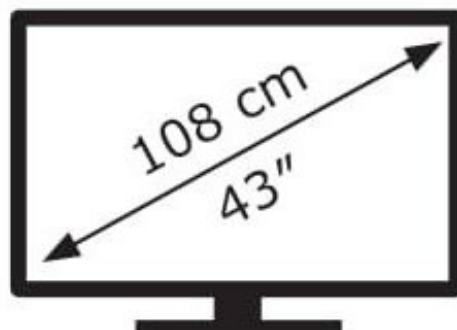

ENERGY

STRONG

SRT 43FC5433

48 kWh/1000h

ABCDEF**G**

73 kWh/1000h

1920 px

1080 px